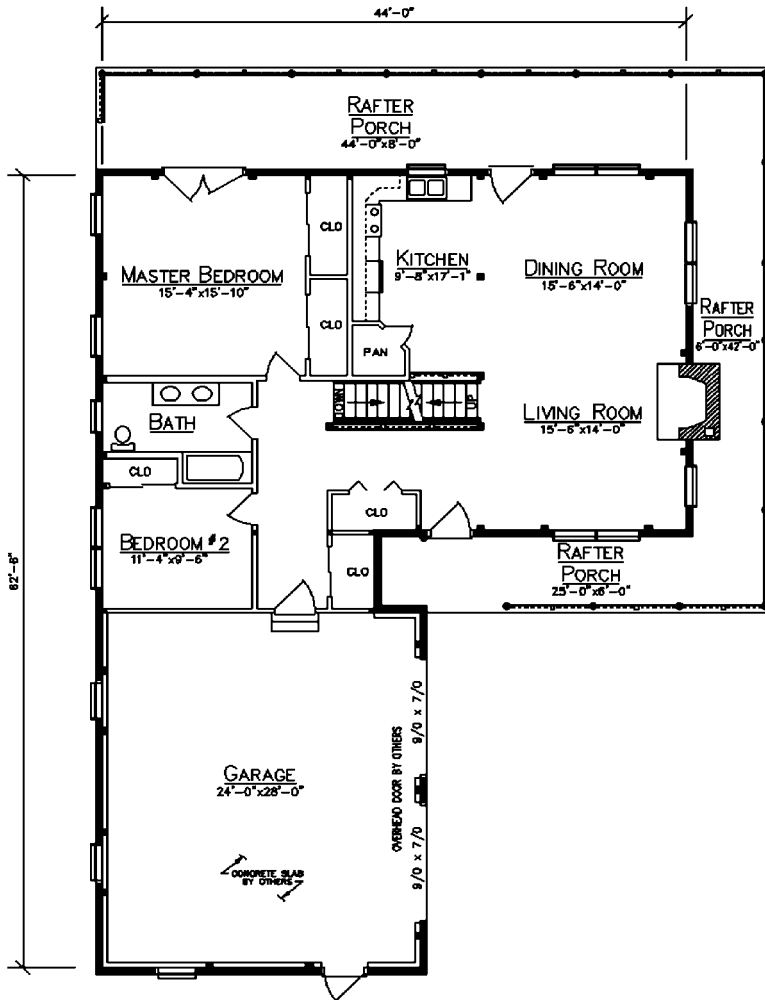

PRINCETON

FLOOR PLAN

LOFT PLAN

*First Floor
 1360 Sq. Ft.
 Loft
 617 Sq. Ft.
 4 Bedrooms
 2 Baths*