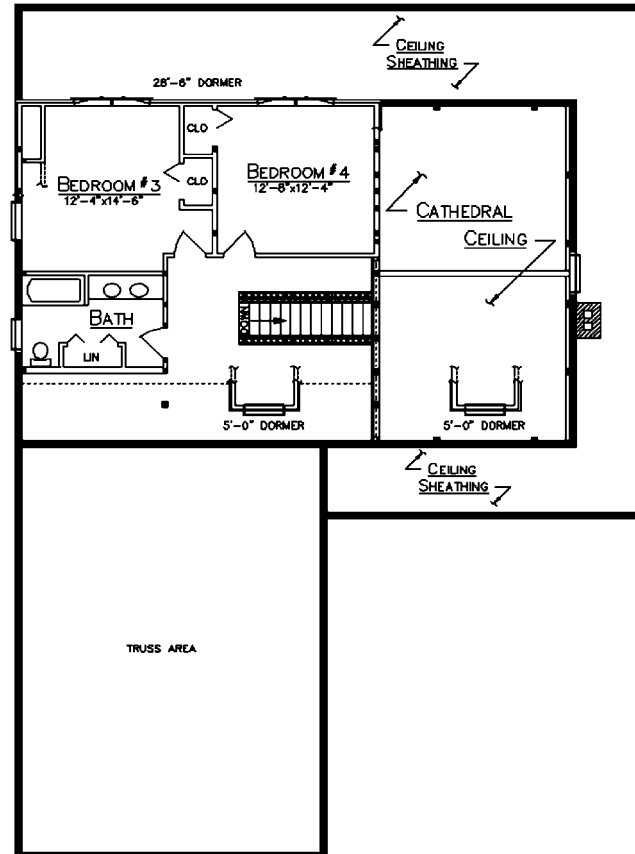

PRINCETON

FLOOR PLAN

LOFT PLAN

*First Floor
 1360 Sq. Ft.
 Loft
 617 Sq. Ft.
 4 Bedrooms
 2 Baths*