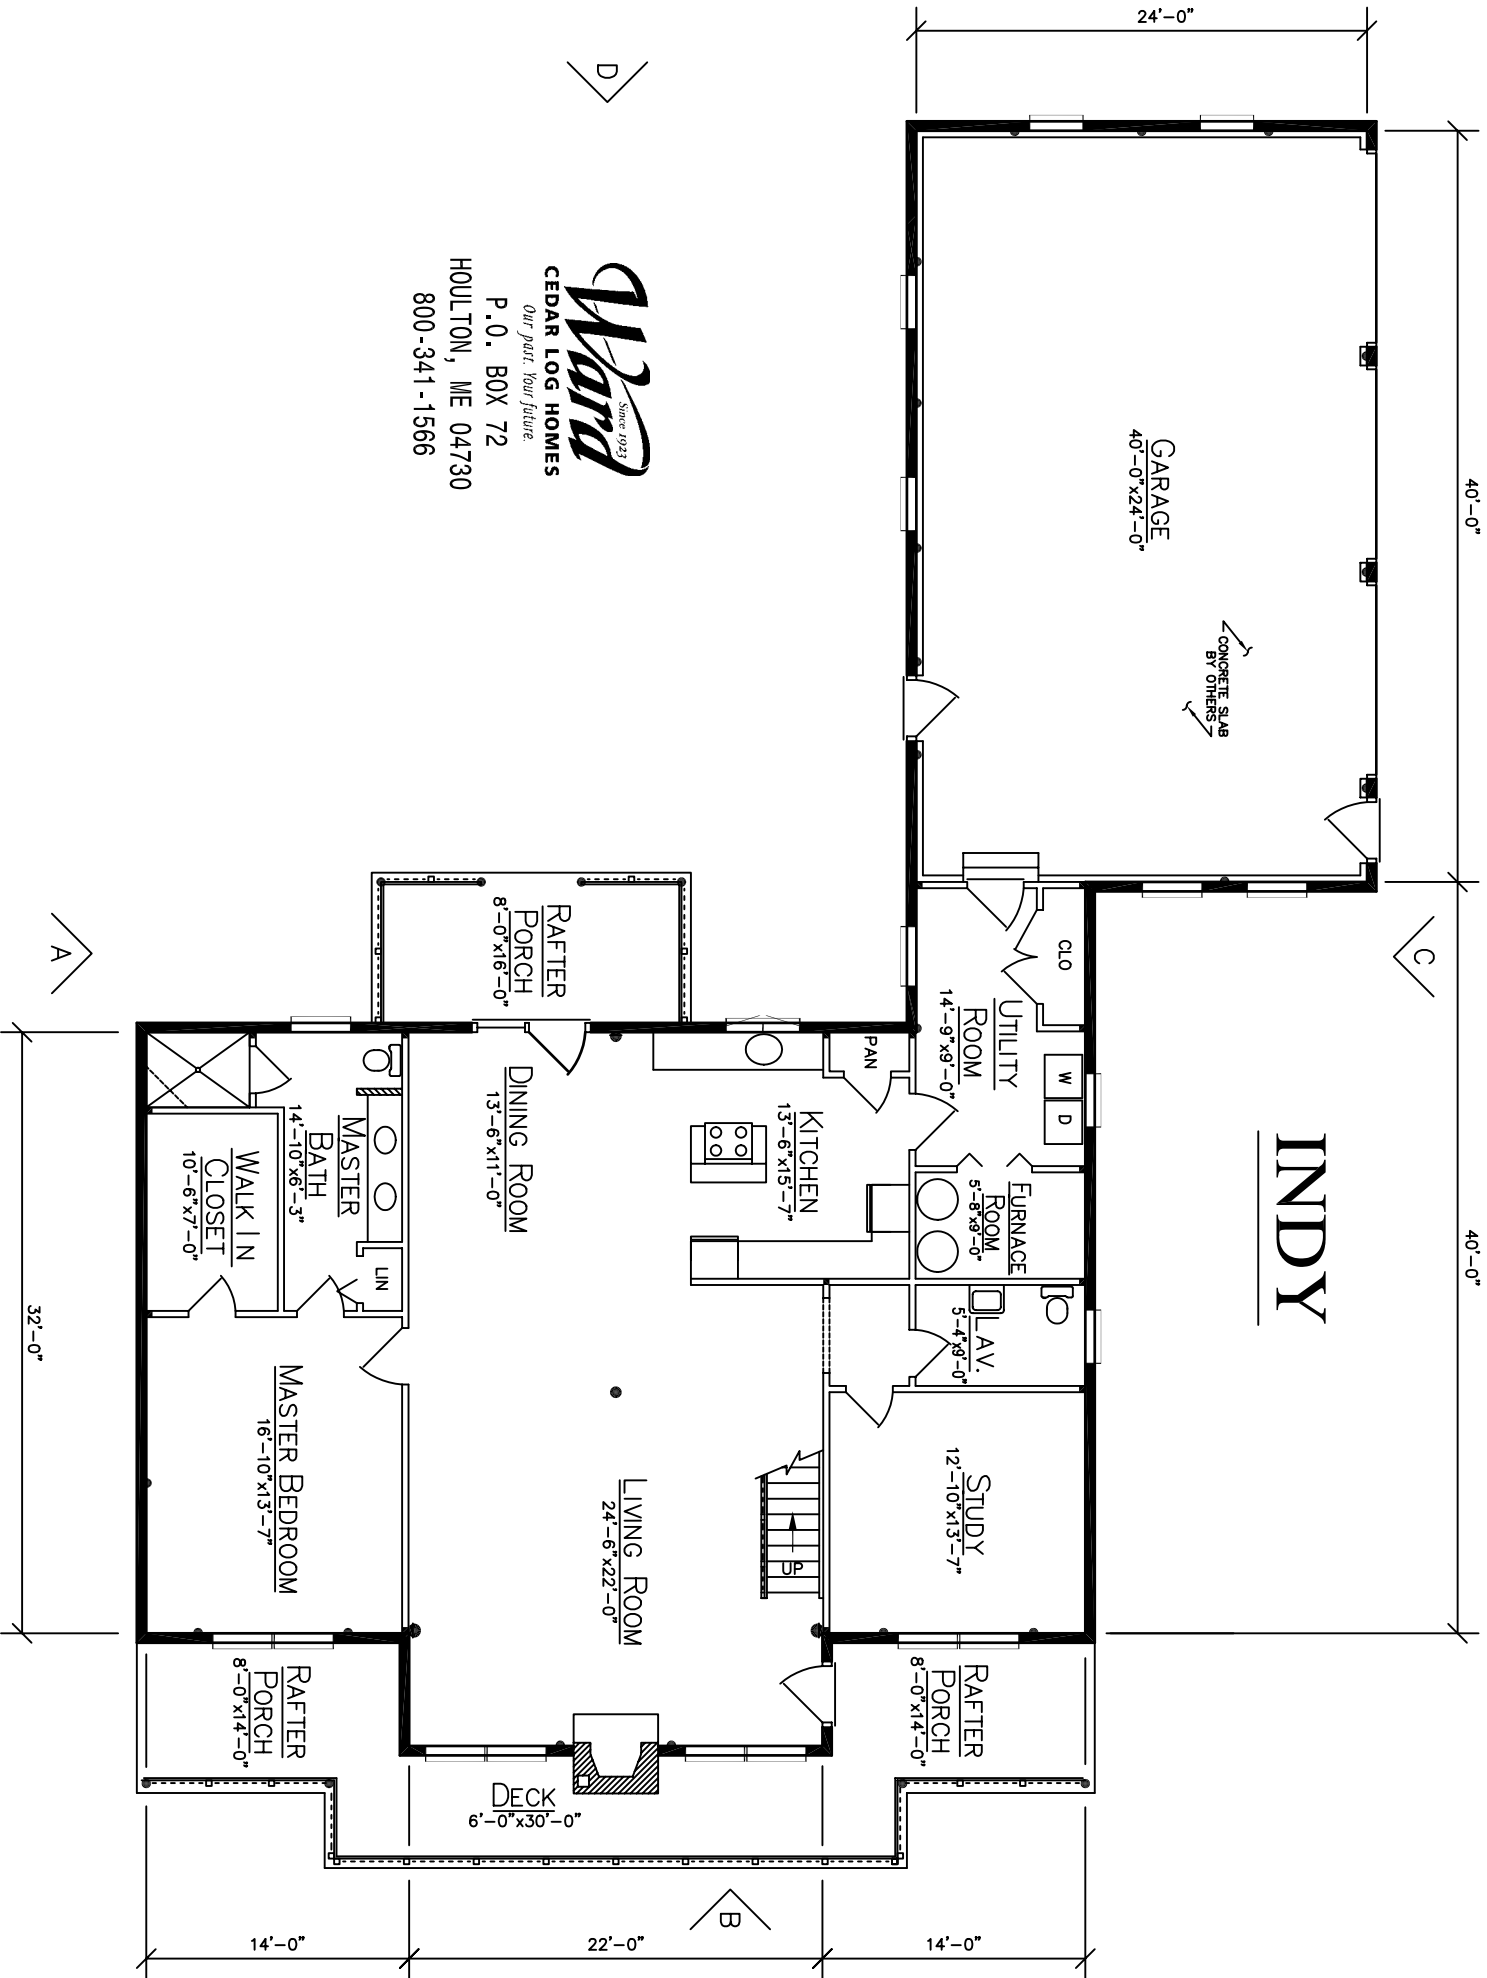

INDY

Ward Since 1923
CEDAR LOG HOMES
Our past, your future.
P.O. BOX 72
HOULTON, ME 04730
800-341-1566

FLOOR PLAN

24'-0"

40'-0"

40'-0"

TRUSS AREA

INDY

Ward Since 1923
CEDAR LOG HOMES
Our past. Your future.
 P.O. BOX 72
 HOULTON, ME 04730
 800-341-1566

LOFT PLAN

32'-0"

14'-0"

22'-0"

14'-0"

INDY

ELEVATION 'A'