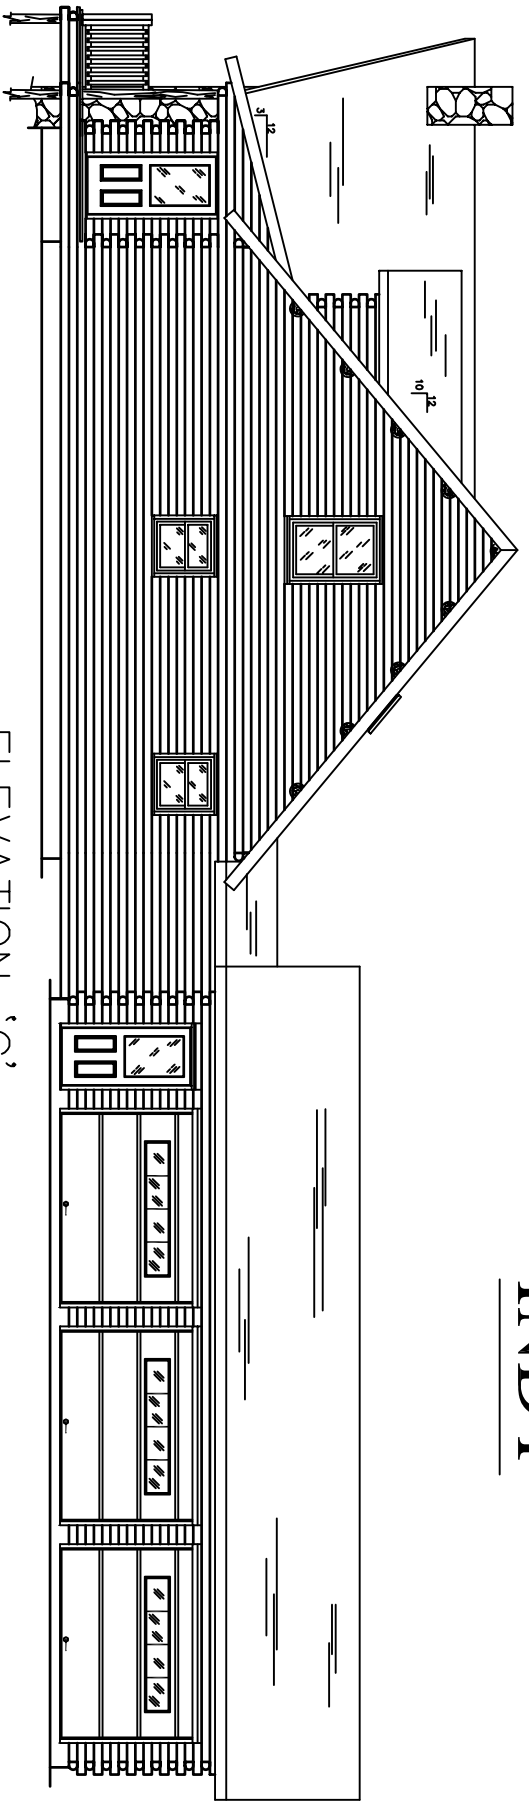

INDY

ELEVATION 'C'

Ward SINCE 1923
CEDAR LOG HOMES
Our part. Your future.
P.O. BOX 72
HOULTON, ME 04730
800-341-1566