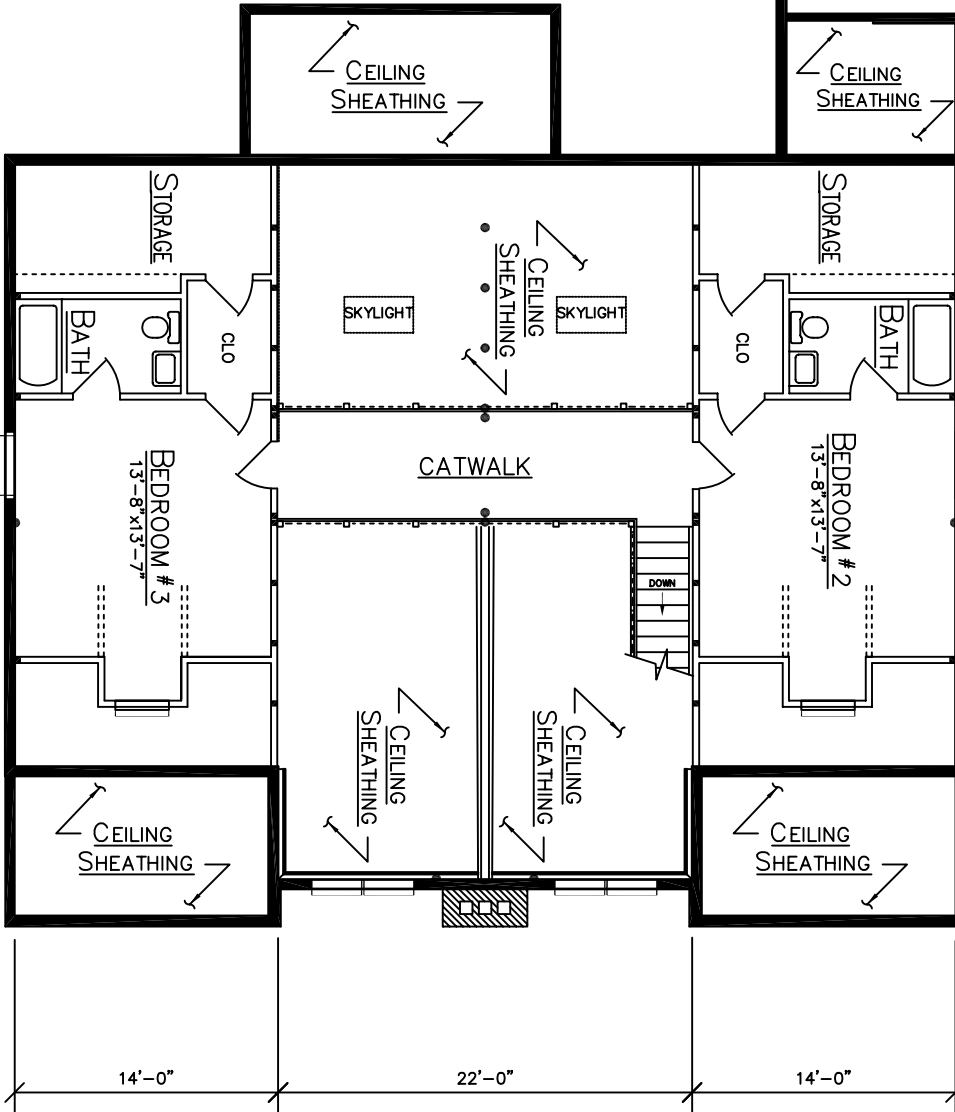

INDY

Ward Since 1923
CEDAR LOG HOMES
Our past, your future.
P.O. BOX 72
HOULTON, ME 04730
800-341-1566

FLOOR PLAN

24'-0"

40'-0"

40'-0"

TRUSS AREA

INDY

Ward Since 1923
CEDAR LOG HOMES
Our past. Your future.
 P.O. BOX 72
 HOULTON, ME 04730
 800-341-1566

LOFT PLAN

32'-0"

14'-0"

22'-0"

14'-0"

INDY

ELEVATION 'A'