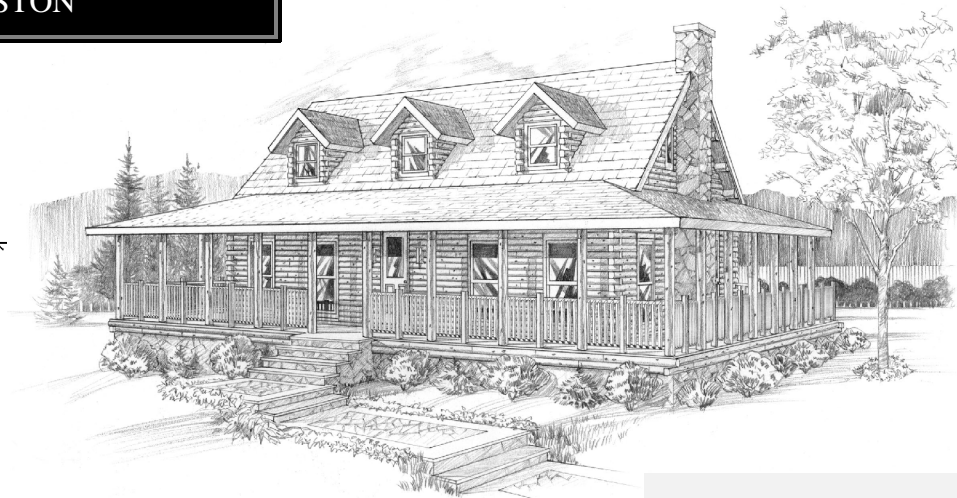

CHARLESTON

*First Floor
1196 Sq. Ft.
Second Floor
506 Sq. Ft.*

*3 Bedrooms
2 1/2 Baths*

FLOOR PLAN

Ward Since 1923
CEDAR LOG HOMES
Log, Hybrid & Timber Homes
Our past. Your future.

P.O. Box 72
Houlton, ME 04730
800-341-1566
www.wardcedarloghomes.com

LOFT PLAN