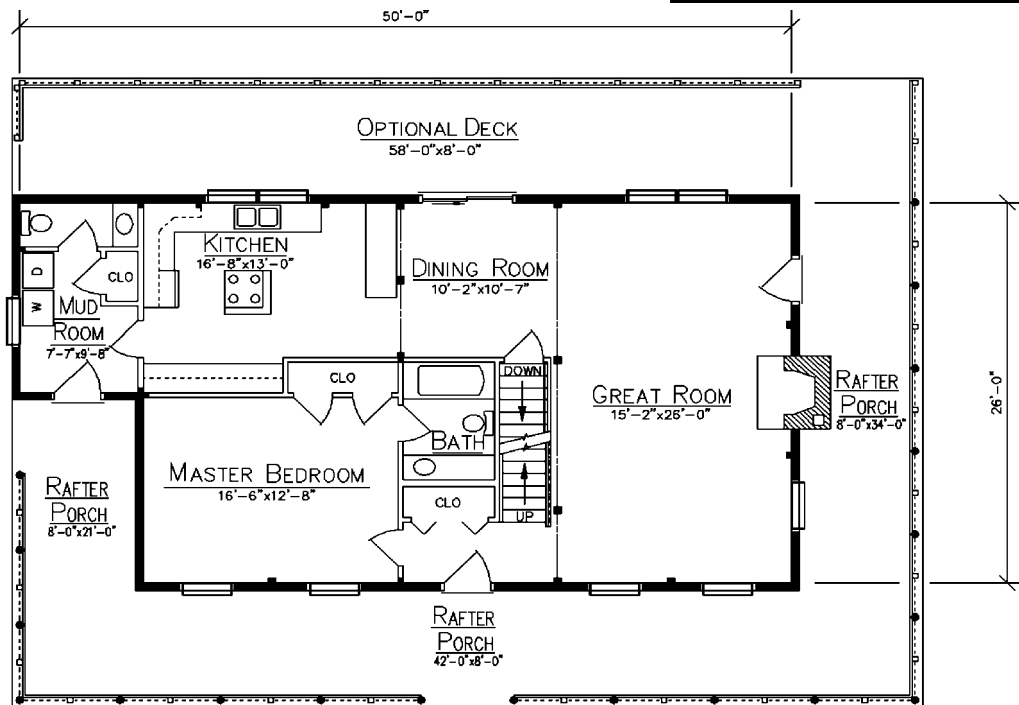

CHARLESTON

*First Floor
1196 Sq. Ft.
Second Floor
506 Sq. Ft.*

*3 Bedrooms
2 1/2 Baths*

FLOOR PLAN

Ward Since 1923
CEDAR LOG HOMES
Log, Hybrid & Timber Homes
Our past. Your future.

P.O. Box 72
Houlton, ME 04730
800-341-1566
www.wardcedarloghomes.com

LOFT PLAN