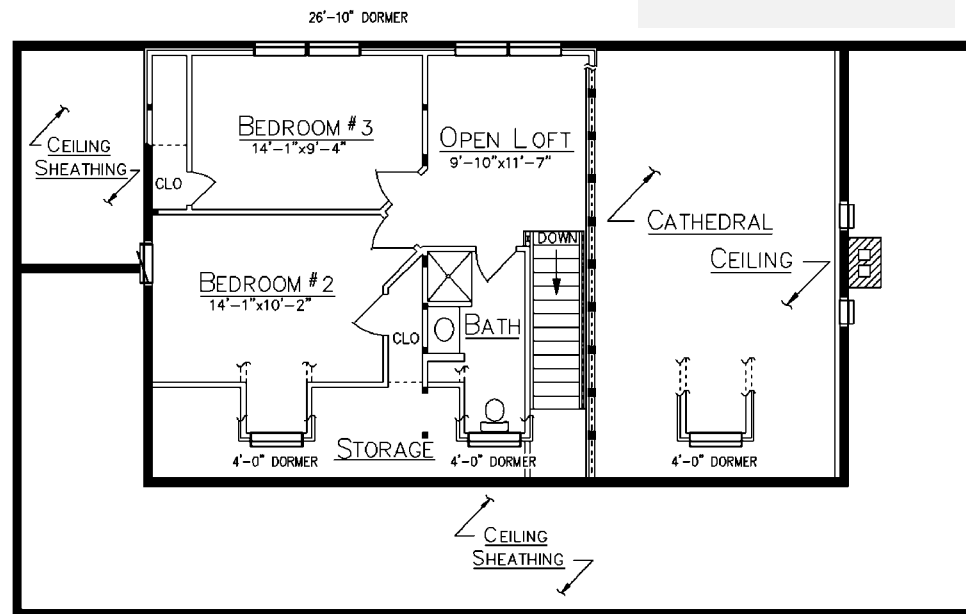

CHARLESTON

*First Floor
1196 Sq. Ft.
Second Floor
506 Sq. Ft.*

*3 Bedrooms
2 1/2 Baths*

FLOOR PLAN

Ward Since 1923
CEDAR LOG HOMES
Log, Hybrid & Timber Homes
Our past. Your future.

P.O. Box 72
Houlton, ME 04730
800-341-1566
www.wardcedarloghomes.com

LOFT PLAN